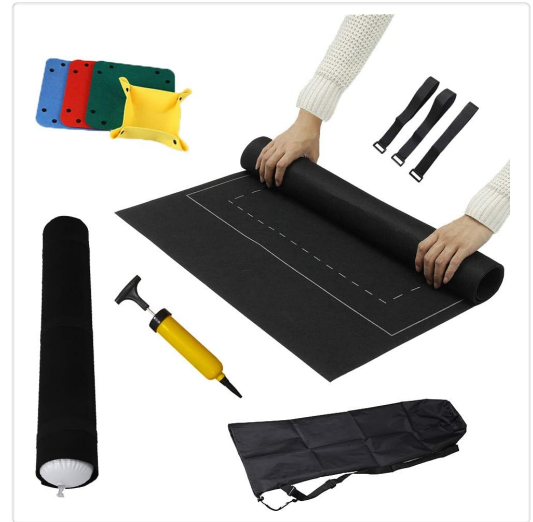

Jigsaw Puzzle Mats 1500pc Storage

Out of Stock: \$59.95

Introducing the Jigsaw Puzzle Mat, your ultimate companion for puzzle enthusiasts. Designed to accommodate puzzles of 1000 to 1500 pieces, it's perfect for round, square, and rectangular formats. Crafted from high-quality felt cloth, the mat features pre-painted dimension lines, ensuring precise puzzle assembly.

The mat not only organises puzzle pieces during assembly but also serves as a storage solution for unfinished puzzles, keeping them intact until your next session. Each puzzle mat set includes 4 puzzle trays, facilitating easy sorting by colour or size. This system enhances puzzle completion efficiency, saving time and minimising the risk of missing pieces.

Experience the joy of seamless puzzle solving with the Jigsaw Puzzle Mat – where organisation meets satisfaction.

Specifications:

- Puzzle Mat Capacity: 1000-1500pcs Puzzle
- Mat Thickness: 1.5mm
- Material: Felt Fabric
- Color: Black/Grey
- Puzzle Mat Unfold Size: 116 x 66cm
- Weight: 450g
- Accessories: 1 x Inflatable Stick, 3 x Magic Straps, 1 x Carrying Bag, 1 x Inflator, 4 x Puzzle Trays(Random colour)