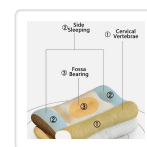

Crafted from breathable, hypoallergenic materials that facilitate airflow and regulate temperature, it creates a cozy sleep environment. With the convenience of being machine washable, the pillow is easily maintained for a consistently fresh feel. Its versatile design is suitable for various sleeping positions, accommodating diverse sleep preferences. The removable and washable cover streamlines cleaning, ensuring hygiene. Filled with a scientifically balanced combination of 20% soybean fiber and 80% polyester fiber, the pillow guarantees durability and comfort. Crafted without the use of chemicals, it provides a safe and healthy sleeping experience.

This Cervical Ergonomic Pillow is not just a pillow; it's an ideal gift for family and friends, promoting their comfort and well-being during sleep.

Whether seeking relief from neck pain or aiming to elevate your sleep experience, our Cervical Ergonomic Pillow is the perfect solution. It transcends being just a pillow; it's a gift of comfort and wellness for you and your loved ones. Bid farewell to sleepless nights and embrace the soothing support of our memory foam contour pillow. Your journey to better sleep starts right here!

Specifications:

- **Size:** 44 x 67cm (+/- 3cm)
- **Colour:** White/Grey
- **Material:** 20% soybean fiber and 80% polyester fiber
- **Weight:** 1.2kg
- **Care Instructions:** Easy care, machine wash

*Note: Cervical Pain Relief Pillows are designed at the perfect height for correct posture. Adjusting from a fluffy high pillow may take time to get used to. After airing, your pillow should measure 7-9cm in height for the