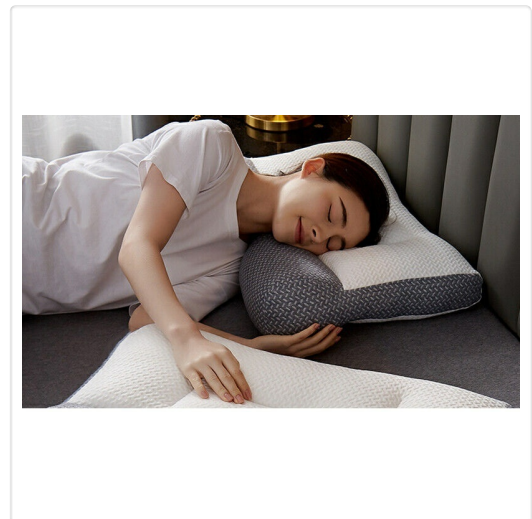

This Cervical Ergonomic Pillow is not just a pillow; it's an ideal gift for family and friends, promoting their comfort and well-being during sleep.

Whether seeking relief from neck pain or aiming to elevate your sleep experience, our Cervical Ergonomic Pillow is the perfect solution. It transcends being just a pillow; it's a gift of comfort and wellness for you and your loved ones. Bid farewell to sleepless nights and embrace the soothing support of our memory foam contour pillow. Your journey to better sleep starts right here!

Specifications:

- **Size:** 44 x 67cm (+/- 3cm)
- **Colour:** White/Grey
- **Material:** 20% soybean fiber and 80% polyester fiber
- **Weight:** 1.2kg
- **Care Instructions:** Easy care, machine wash

*Note: Cervical Pain Relief Pillows are designed at the perfect height for correct posture. Adjusting from a fluffy high pillow may take time to get used to. After airing, your pillow should measure 7-9cm in height for the