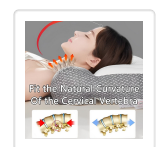

Tailored to deliver exceptional comfort for your head and neck, it guarantees a rejuvenating night's sleep. Its ergonomic design precisely supports the head and neck, elevating sleep quality and overall comfort. Promoting proper spinal alignment, the pillow alleviates discomfort and reduces pressure points during sleep. The plush pillow core maintains its comfortable feel over time, ensuring enduring comfort.

This Cervical Ergonomic Pillow is not just a pillow; it's an ideal gift for family and friends, promoting their comfort and well-being during sleep.

Whether seeking relief from neck pain or aiming to elevate your sleep experience, our Cervical Ergonomic Pillow is the perfect solution. It transcends being just a pillow; it's a gift of comfort and wellness for you and your loved ones. Bid farewell to sleepless nights and embrace the soothing support of our memory foam contour pillow. Your journey to better sleep starts right here!

Specifications:

- **Size:** 44 x 67cm (+/- 3cm)
- **Colour:** White/Grey
- **Material:** 20% soybean fiber and 80% polyester fiber
- **Weight:** 1.2kg
- **Care Instructions:** Easy care, machine wash

*Note: Cervical Pain Relief Pillows are designed at the perfect height for correct posture. Adjusting from a fluffy high pillow may take time to get used to. After airing, your pillow should measure 7-9cm in height for the