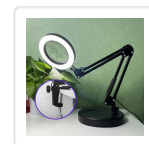

Specifications:

- **Type:** 2-in-1 Magnifier Lamp (with Clamp and Base)
- **Light Source:** LED Light
- **Light Included:** Yes
- **Material:** Metal, Glass, ABS
- **Color:** Black
- **Application:** Suitable for Soldering Iron Repair, Table Lamp, Skincare Beauty
- **LED Light:** Equipped with 72 LED Lights
- **Magnifying Glass Magnification:** 10X
- **Light Color:** Choose between White Light, Natural Light, or Warm Light
- **Dimming:** Smooth Dimming Functionality
- **DC Adapter:** 5V 1A/2A
- **Power Mode:** USB
- **Switch Type:** Push Button Switch
- **Power:** 7W
- **Lens Diameter:** Approximately 110mm
- **Lamp Diameter:** Approximately 160mm
- **Base Diameter:** Approximately 190mm
- **Power Cord Length:** Approximately 150cm

Package Included: