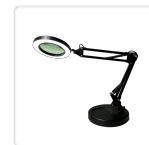

Specifications:

- **Type:** 2-in-1 Magnifier Lamp (with Clamp and Base)
- **Light Source:** LED Light
- **Light Included:** Yes
- **Material:** Metal, Glass, ABS
- **Color:** Black
- **Application:** Suitable for Soldering Iron Repair, Table Lamp, Skincare Beauty
- **LED Light:** Equipped with 72 LED Lights
- **Magnifying Glass Magnification:** 10X
- **Light Color:** Choose between White Light, Natural Light, or Warm Light
- **Dimming:** Smooth Dimming Functionality
- **DC Adapter:** 5V 1A/2A
- **Power Mode:** USB
- **Switch Type:** Push Button Switch
- **Power:** 7W
- **Lens Diameter:** Approximately 110mm
- **Lamp Diameter:** Approximately 160mm
- **Base Diameter:** Approximately 190mm
- **Power Cord Length:** Approximately 150cm

Package Included: