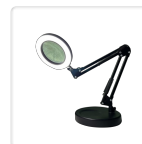

Specifications:

- **Type:** 2-in-1 Magnifier Lamp (with Clamp and Base)
- **Light Source:** LED Light
- **Light Included:** Yes
- **Material:** Metal, Glass, ABS
- **Color:** Black
- **Application:** Suitable for Soldering Iron Repair, Table Lamp, Skincare Beauty
- **LED Light:** Equipped with 72 LED Lights
- **Magnifying Glass Magnification:** 10X
- **Light Color:** Choose between White Light, Natural Light, or Warm Light
- **Dimming:** Smooth Dimming Functionality
- **DC Adapter:** 5V 1A/2A
- **Power Mode:** USB
- **Switch Type:** Push Button Switch
- **Power:** 7W
- **Lens Diameter:** Approximately 110mm
- **Lamp Diameter:** Approximately 160mm
- **Base Diameter:** Approximately 190mm
- **Power Cord Length:** Approximately 150cm

Package Included: