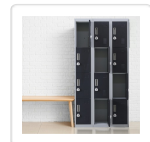

The unit has 12 individual locker compartments stacked in a 3 x 4 grid. Each locker provides ample space for personal items – and can hold up to 30 kg. Built-in ventilations slits keep the stored items from smelling musty. Users may also customise their locker with a name tag or label in the designated slot provided. This comes comes with 3-digit combination lock to ensure safety of your belongings.

The locker can be up and ready in just minutes, thanks to the simple assembly design.

Features and Specifications:

- Colour: Grey with Charcoal Door
- Lock: **3-digit Combination Lock**
- Inner size of each compartment: H425 x W298 x D330mm
- Locker dimensions: 180 x 90 x 36cm (H x W x D)
- Delivery Package dimensions:

Features of 3-Digit Combination Lock:

When you need a secure option for your lockers, yet want an easy-to-use backup system, this three-digit combination lock from Salvatore Angelotti is the ideal solution. With a master key for each order, you can retrieve the locker's contents, even if a user forgets the combination. Crafted from durable, sturdy metal, this lock resists corrosion and is nearly impossible to crack. With 1,000 possible numerical combinations, the lock ensures that anyone trying to break into your locker by guessing the code will have