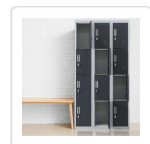

The locker can be up and ready in just minutes, thanks to the simple assembly design.

Features and Specifications:

- Colour: **Grey with Charcoal Door**
- Lock: **Padlock-operated lock**
- Inner size of each compartment: H425 x W298 x D330mm
- Locker dimensions: 180 x 90 x 36cm (H x W x D)
- Delivery Package dimensions:

1. 193 x 46 x 10cm (H x W x D)
2. 193 x 46 x 10cm (H x W x D)

- Multiple users (up to 12 individual users)
- Built-in air vents
- Privacy and security
- Durable cold-rolled steel plate construction
- Powder-coated to resist corrosion
- Easy to assemble; instructions included
- Recommended weight capacity: 30kg per locker

Features of Padlock-operated Lock:

For superb security for yours or your customers' belongings, you can't go wrong with this tough padlock-operated lock by Salvatore Angelotti. Crafted from durable metal, it's sturdy enough to hold up under even constant use. It's easy to operate – simply take the open padlock, slide it down into the lock mechanism, and swing it closed. It's every bit as break-in resistant as it looks.

It's also moisture resistant, thanks to a finish that makes it an excellent