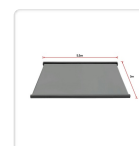

Specifications:

- Cassette: 145mm high x 220mm wide
- Aluminium support hood: 161mm high x 58.5mm wide
- Aluminium top hood: 170mm high x 86.8mm wide
- Aluminium front bar: 120mm high x 65mm wide
- Aluminium Arm: 58mm high x 29mm wide / 50mm high x 27mm wide
- Roller: Aluminium 80mm diameter
- Note: Fabric Colour Tone May Vary.

Attributes:

- Size: 5.5 x 3.0m
- Colour: Grey