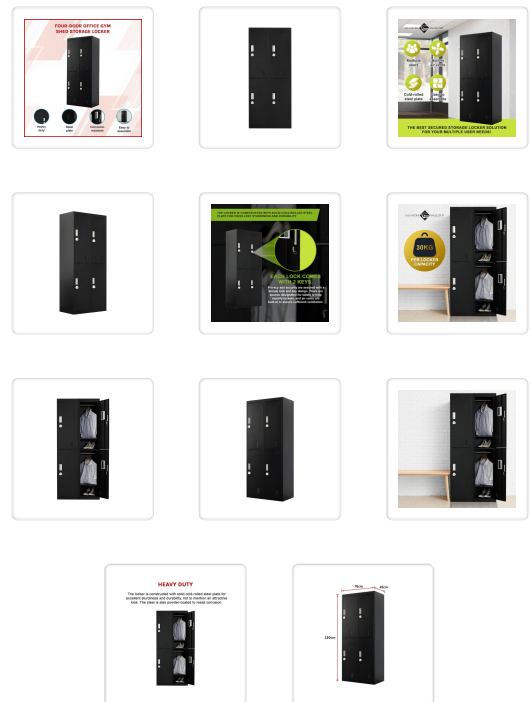

Features of the 4-Door Gym Locker:

- 4 lockers in a 2 x 2 grid
- Colour: **Black**
- Lock: **3-digit Combination Lock**
- Locker Assembled Dimensions: 180 x 76 x 45cm
- Inner Dimensions (each compartment) : 378 x 420 x 850mm (W x D x H)
- Built-in air vents for locker ventilation
- Privacy and security
- Weight capacity: 30kg per locker
- Durable cold-rolled steel plate construction
- Powder-coated to resist corrosion
- Assembly required

Features of 3-Digit Combination Lock:

When you need a secure option for your lockers, yet want an easy-to-use backup system, this three-digit combination lock from Salvatore Angelotti is the ideal solution. With a master key for each order, you can retrieve the locker's contents, even if a user forgets the combination. Crafted from durable, sturdy metal, this lock resists corrosion and is nearly impossible

Attributes:

- Colour: Black
- Material: 3-Digit Combination Lock