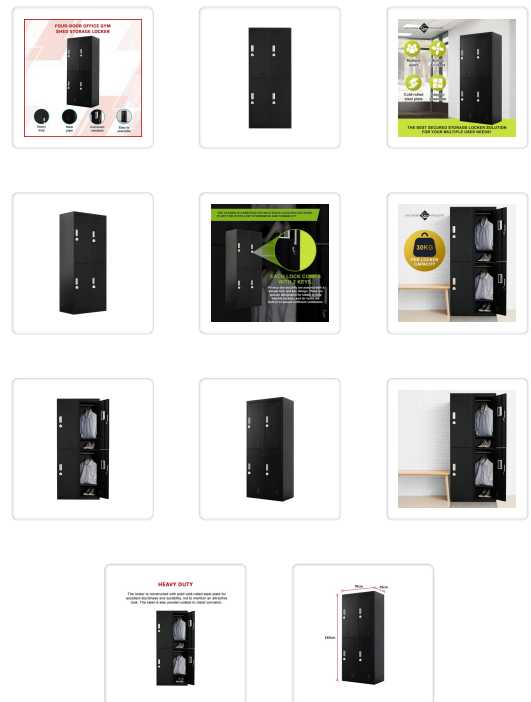

### Features of the 4-Door Gym Locker:

- 4 lockers in a 2 x 2 grid
- Colour: **Black**
- Lock: **3-digit Combination Lock**
- Locker Assembled Dimensions: 180 x 76 x 45cm
- Inner Dimensions (each compartment) : 378 x 420 x 850mm (W x D x H)
- Built-in air vents for locker ventilation
- Privacy and security
- Weight capacity: 30kg per locker
- Durable cold-rolled steel plate construction
- Powder-coated to resist corrosion
- Assembly required

### Features of 3-Digit Combination Lock:

When you need a secure option for your lockers, yet want an easy-to-use backup system, this three-digit combination lock from Salvatore Angelotti is the ideal solution. With a master key for each order, you can retrieve the locker's contents, even if a user forgets the combination. Crafted from durable, sturdy metal, this lock resists corrosion and is nearly impossible

**Attributes:**

- Colour: Black
- Material: 3-Digit Combination Lock