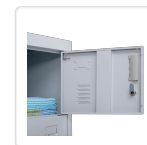

Features of the Six Door School and Office Locker:

- Dimensions of 1800 x 380 x 450mm
- Packaging Dimensions: 192 x 55 x 7cm
- Six square lockers; total capacity of 80kgs
- Constructed with durable steel
- Colour: **Grey**
- Lock: **Standard Lock with 2 Keys**
- Privacy and security
- Air ventilation for each locker
- Space for name tags or plates

Features of Standard Lock with 2 Keys:

Made with heavy-duty metal, this lock is extremely durable and resists corrosion. This secure lock from Salvatore Angelotti will hold up even under heavy use. Its finish resists moisture, making it a great choice for moisture-prone locker rooms with sinks, showers, toilets, and other facilities. Its simple design ensures that users won't have to remember numerical combinations, yet its tough construction protects your lockers from break-ins.

Reliable and strong, this lock allows you to give one key to the user and keep the other in a safe location, allowing you to access the contents if the user loses the key or leaves without turning in the key. It's an excellent alternative to combination locks for offices, gyms, or schools. Use it at home in your garage to secure valuable tools. Or, use it to lock a locker inside a wardrobe in your bedroom to keep jewellery, coin collections, or other valuable items safe.

Note: Each Lock on the unit will come with two keys. Locker assembly required; instructions and hardware included.