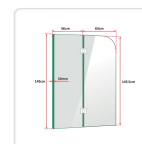

The double-bath swing panel construction provides a crystal clear view of your bathroom. The first door can be hung at 180 degrees and the second panel at 225 degrees guaranteeing versatility.

This gleaming shower door measures a generous 1200 x 1450mm and features 10mm Australian standard tempered glass. The rounded-top panel is not only attractive, it is safe to use for all members of the family. The sturdy hardware on this shower door includes two 2 hinges and 3 clamps - features that ensure safety and dependability. The elegant patch hinges add to the panel's aesthetic appeal.

Specifications:

- Model: HIS-BP-1200-ABN
- Panel: 1435 X 630mm, Panel: 1450 X 560mm
- 10mm tempered glass
- Premium Brass Hardware in Nickel Finish

Attributes:

- Size: 120 x 145cm
- Colour: Nickel Finish