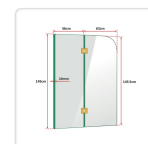

The double-bath swing panel construction provides a crystal clear view of your bathroom. The first door can be hung at 180 degrees and the second panel at 225 degrees guaranteeing versatility.

This gleaming shower door measures a generous 1200 x 1450mm and features 10mm Australian standard tempered glass. The rounded-top panel is not only attractive, it is safe to use for all members of the family. The sturdy hardware on this shower door includes two 2 hinges and 3 clamps - features that ensure safety and dependability. The elegant patch hinges add to the panel's aesthetic appeal.

Specifications:

- Model: HIS-BP-1200-ABG
- Panel: 1435 X 630mm, Panel: 1450 X 560mm
- 10mm tempered glass
- Premium Brass Hardware in Gold Finish

Attributes:

- Size: 120 x 145cm
- Colour: Gold Finish