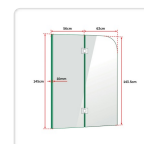

The double-bath swing panel construction provides a crystal clear view of your bathroom. The first door can be hung at 180 degrees and the second panel at 225 degrees guaranteeing versatility.

This gleaming shower door measures a generous 1200 x 1450mm and features 10mm Australian standard tempered glass. The rounded-top panel is not only attractive, it is safe to use for all members of the family. The sturdy hardware on this shower door includes two 2 hinges and 3 clamps - features that ensure safety and dependability. The elegant patch hinges add to the panel's aesthetic appeal.

Specifications:

- Model: HIS-BP-1200
- Panel: 1435 X 630mm, Panel: 1450 X 560mm
- 10mm tempered glass

Attributes:

- Size: 120 x 145cm
- Colour: Chrome