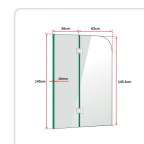

The double-bath swing panel construction provides a crystal clear view of your bathroom. The first door can be hung at 180 degrees and the second panel at 225 degrees guaranteeing versatility.

This gleaming shower door measures a generous 900 x 1450mm and features 10mm Australian standard tempered glass. The rounded-top panel is not only attractive, it is safe to use for all members of the family. The sturdy hardware on this shower door includes two 2 hinges and 3 clamps - features that ensure safety and dependability. The elegant patch hinges add to the panel's aesthetic appeal.

Specifications:

- Model: HIS-BP-900-ABN

Serrano Australia

- Panel: 1435 X 630mm, Panel: 1450 X 260mm
- 10mm tempered glass
- Premium Brass Hardware in Nickel Finish

Attributes:

- Size: 90 x 145cm
- Colour: Nickel Finish