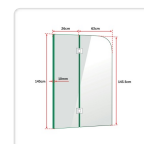

The double-bath swing panel construction provides a crystal clear view of your bathroom. The first door can be hung at 180 degrees and the second panel at 225 degrees guaranteeing versatility.

This gleaming shower door measures a generous 900 x 1450mm and features 10mm Australian standard tempered glass. The rounded-top panel is not only attractive, it is safe to use for all members of the family. The sturdy hardware on this shower door includes two 2 hinges and 3 clamps - features that ensure safety and dependability. The elegant patch hinges add to the panel's aesthetic appeal.

Specifications:

- Model: HIS-BP-900-ABG

- Panel: 1435 X 630mm, Panel: 1450 X 260mm
- 10mm tempered glass
- Premium Brass Hardware in Gold Finish

**Attributes:**

- Size: 90 x 145cm
- Colour: Gold Finish