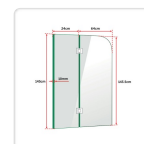

The double-bath swing panel construction provides a crystal clear view of your bathroom. The first door can be hung at 180 degrees and the second panel at 225 degrees guaranteeing versatility.

This gleaming shower door measures a generous 900 x 1450mm and features 10mm Australian standard tempered glass. The rounded-top panel is not only attractive, it is safe to use for all members of the family. The sturdy hardware on this shower door includes two 2 hinges and 3 clamps - features that ensure safety and dependability. The elegant patch hinges add to the panel's aesthetic appeal.

Specifications:

- Model: HIS-BP-900-ACH

- Panel: 1435 X 630mm, Panel: 1450 X 260mm
- 10mm tempered glass
- Hardware Colour: Chrome

Attributes:

- Size: 90 x 145cm
- Colour: Chrome