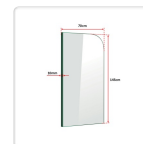

This gleaming shower door measures a generous 700 x 1450mm and features 10mm Australian standard tempered glass. The rounded-top panel is not only attractive, it is safe to use for all members of the family. The sturdy hardware on this shower door ensures safety and dependability. The elegant patch hardware add to the panel's aesthetic appeal.

### Specifications:

- Model: HIS-BP-700
- Panel: 700 x 1450mm
- 10mm tempered glass
- Premium Brass Hardware Colour: Gold Finish

### Attributes:

- Size: 70 x 145cm
- Colour: Gold Finish