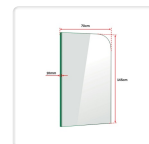

This gleaming shower door measures a generous 700 x 1450mm and features 10mm Australian standard tempered glass. The rounded-top panel is not only attractive, it is safe to use for all members of the family. The sturdy hardware on this shower door ensures safety and dependability. The elegant patch hardware add to the panel's aesthetic appeal.

Order the Della Francesca Frameless Bath Screen Panels to transform your bathroom into a room to be admired and envied.

Features:

- Della Francesca Brand
- Elegant design
- 10mm Australian standard tempered glass
- Clear water seal strip on both door panel bottoms
- Glass shelf included (silicone installation required)

Specifications:

- Model: HIS-BP-700
- Panel: 700 x 1450mm
- 10mm tempered glass

Attributes:

- Size: 70 x 145cm

- Colour: Chrome