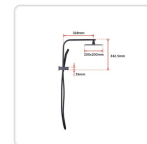

Features of the Della Francesca All-in-One Shower Set:

- Durable solid brass body
- Premium Electroplated Matte Black
- 8" Overhead shower head
- Handheld shower head
- Solid brass shower rack
- Durable solid brass diverter
- 1.5m stainless steel water hose
- G1/2" female end, Australian standard
- Easy to assemble
- WaterMark certified and WELS approved

Specifications:

- Total height of shower rail: 342.5mm
- Length of hand held shower : 200mm
- Width of hand held shower : 38mm
- Material: Brass, stainless steel, ABS plastic
- Overhead shower head size: 20cm x 20cm
- Water hose length: 1.5m
- WELS Licence No: 1379
- WELS Code: 86H53-CHR
- Model Name/Variant: 86H53-MB
- Reg. Number: S16796
- Star Rating:3 (> 7.5 but <= 9.0)
- Nominal flow rate: 8.11L/min