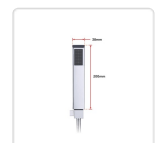

Features of the Della Francesca All-in-One Shower Set:

- Durable solid brass body
- Premium chrome finish
- 8" Overhead shower head
- Handheld shower head
- Solid brass shower rack
- Durable solid brass diverter
- 1.5m stainless steel water hose
- G1/2" female end, Australian standard
- Easy to assemble
- WaterMark certified and WELS approved

Specifications:

- Premium chrome finish
- Total height of shower rail: 342.5mm
- Length of hand held shower : 200mm
- Width of hand held shower : 38mm
- Material: Brass, stainless steel, ABS plastic
- Overhead shower head size: 20cm x 20cm
- Water hose length: 1.5m
- WELS Licence No: 1379
- WELS Code: 86H53-CHR
- Model Name: 86H53-CHR
- Reg. Number: S16796
- Star Rating:3 (> 7.5 but <= 9.0)