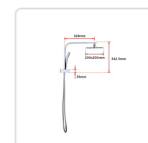

Features of the Della Francesca All-in-One Shower Set:

- Durable solid brass body
- Premium chrome finish
- 8" Overhead shower head
- Handheld shower head
- Solid brass shower rack
- Durable solid brass diverter
- 1.5m stainless steel water hose
- G1/2" female end, Australian standard
- Easy to assemble
- WaterMark certified and WELS approved

Specifications:

- Premium chrome finish
- Total height of shower rail: 342.5mm
- Length of hand held shower : 200mm
- Width of hand held shower : 38mm
- Material: Brass, stainless steel, ABS plastic
- Overhead shower head size: 20cm x 20cm
- Water hose length: 1.5m
- WELS Licence No: 1379
- WELS Code: 86H53-CHR
- Model Name: 86H53-CHR
- Reg. Number: S16796
- Star Rating:3 (> 7.5 but <= 9.0)

- Nominal flow rate: 8.11L/min
- WC to appear on label :9.0

Attributes:

- Colour: Chrome Finish
- Material: Without Mixer