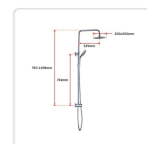

Features of the Della Francesca All-in-One Shower Set:

- Durable solid brass body
- Premium chrome finish
- 8" Overhead shower head
- 3-spray pattern handheld shower head
- Solid brass shower rack
- Durable solid brass diverter
- 1.5m stainless steel water hose
- G1/2" female end, Australian standard
- Easy to assemble
- WaterMark certified and WELS approved

Specifications:

- Total height of shower rail: 760-1198mm
- Length of hand held shower : 241mm
- Width of hand held shower: 111mm
- Material: Brass, stainless steel, ABS plastic
- Overhead shower head size: 20cm x 20cm
- Water hose length: 1.5m
- WELS Licence No: 1379
- WELS Code: 86H52-CHR
- Model Name: 86H52-CHR
- Reg. Number: S14119
- Star Rating:3 (> 7.5 but <= 9.0)
- Nominal flow rate: 8.08L/min