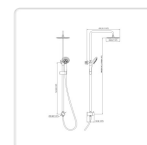

Features of the Della Francesca All-in-One Shower Set:

- Durable solid brass body
- Premium chrome finish
- 8" Overhead shower head
- 3-spray pattern handheld shower head
- Solid brass shower rack
- Durable solid brass diverter
- 1.5m stainless steel water hose
- G1/2" female end, Australian standard
- Easy to assemble
- WaterMark certified and WELS approved

Specifications:

- Total height of shower rail: 760-1198mm
- Length of hand held shower : 241mm
- Width of hand held shower: 111mm
- Material: Brass, stainless steel, ABS plastic
- Overhead shower head size: 20cm x 20cm
- Water hose length: 1.5m
- WELS Licence No: 1379
- WELS Code: 86H52-CHR
- Model Name: 86H52-CHR
- Reg. Number: S14119
- Star Rating:3 (> 7.5 but <= 9.0)
- Nominal flow rate: 8.08L/min