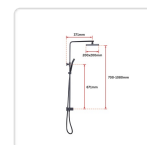

Features of the Della Francesca All-in-One Shower Set:

- Durable solid brass body
- Premium Electroplated Matte Black Finish
- 8" Overhead shower head
- Handheld shower head
- Solid brass shower rack
- Durable solid brass diverter
- 1.5m stainless steel water hose
- G1/2" female end, Australian standard
- Easy to assemble
- WaterMark certified and WELS approved

Specifications:

- Long Lasting Electroplated Matte Black Finish
- Total height of shower rail: 700-1080mm
- Length of hand held shower : 200mm
- Width of hand held shower : 38mm
- Material: Brass, stainless steel, ABS plastic
- Overhead shower head size: 20cm x 20cm
- Water hose length: 1.5m
- WELS Licence No: 1379
- WELS Code: 86H49-MB
- Model Name: 86H49-MB
- Reg. Number: S14117 (V)
- Star Rating:3 (> 7.5 but <= 9.0)

- Nominal flow rate: 8.08L/min
- WC to appear on label: 9.0

Attributes:

- Colour: Electroplated Matte Black
- Material: With Mixer