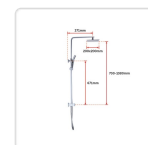

### Features of the Della Francesca All-in-One Shower Set:

- Durable solid brass body
- Premium chrome finish
- 8" Overhead shower head
- Handheld shower head
- Solid brass shower rack
- Durable solid brass diverter
- 1.5m stainless steel water hose
- G1/2" female end, Australian standard
- Easy to assemble
- WaterMark certified and WELS approved

### Specifications:

- Total height of shower rail: 700-1080mm
- Length of hand held shower : 200mm
- Width of hand held shower : 38mm
- Material: Brass, stainless steel, ABS plastic
- Overhead shower head size: 20cm x 20cm
- Water hose length: 1.5m
- WELS Licence No: 1379
- WELS Code: 86H49-CHR
- Model Name: 86H49-CHR
- Reg. Number: S14117
- Star Rating:3 (> 7.5 but <= 9.0)
- Nominal flow rate: 8.08L/min