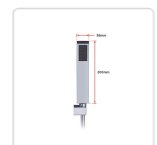

### Features of the Della Francesca All-in-One Shower Set:

- Durable solid brass body
- Premium chrome finish
- 8" Overhead shower head
- Handheld shower head
- Solid brass shower rack
- Durable solid brass diverter
- 1.5m stainless steel water hose
- G1/2" female end, Australian standard
- Easy to assemble
- WaterMark certified and WELS approved

### Specifications:

- Total height of shower rail: 700-1080mm
- Length of hand held shower : 200mm
- Width of hand held shower : 38mm
- Material: Brass, stainless steel, ABS plastic
- Overhead shower head size: 20cm x 20cm
- Water hose length: 1.5m
- WELS Licence No: 1379
- WELS Code: 86H49-CHR
- Model Name: 86H49-CHR
- Reg. Number: S14117
- Star Rating:3 (> 7.5 but <= 9.0)
- Nominal flow rate: 8.08L/min