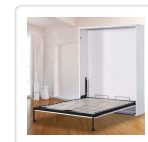

This Palermo Double Sized Wall Bed is extremely sturdy and weighs approximately 156KG (excluding mattress). Be sure to do your research to ensure you don't purchase a similar looking model (e.g. other online sellers having ones that weight approx 130kg including mattress) that doesn't live up to Palermo's quality.

Order this fabulous wall bed to turn your room into an extra-special one!

Features:

- Steel construction with powder coated finish in black.
- High quality slats
- Front bed leg doubles as mattress holder when closed
- Easy lifting thanks to pneumatic pistons
- Legs automatically fold away when bed is lifted.
- Superior Safety of the slow fall function when the bed is being opened.

Specifications:

- Fits Australian Sized Double Mattress (not included)
- Main steel size: 25*50*1.2mm
- The height from the surface of the bed frame to the floor: 28cm
- Pressure rating of pistons: 90kg
- Static loading capacity: 250kg
- Maximum mattress height: 20cm
- Recommended mattress weight: 25-30kg
- Closed cabinet external dimensions: 151.1 (W) x 197 (H) x 40cm (D)
- Length when open: 204.6cm
- Weight: approximately 156kg (excluding mattress)
- Requires assembly and comes with complete manual and accessories needed