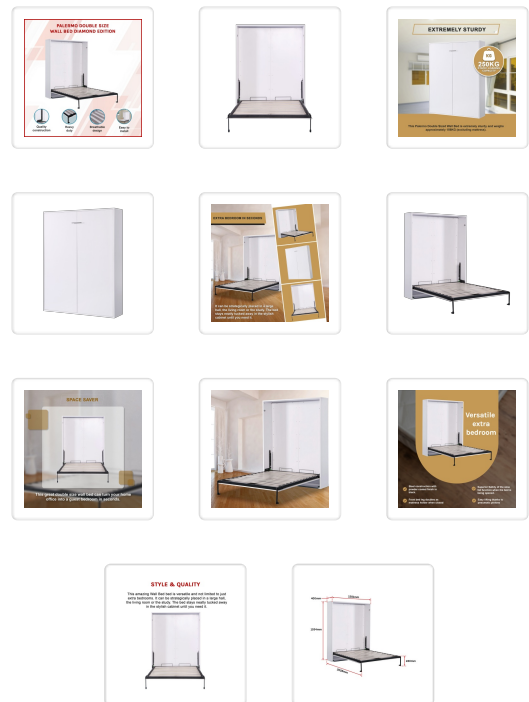

This Palermo Double Sized Wall Bed is extremely sturdy and weighs approximately 156KG (excluding mattress). Be sure to do your research to ensure you don't purchase a similar looking model (e.g. other online sellers having ones that weight approx 130kg including mattress) that doesn't live up to Palermo's quality.

Order this fabulous wall bed to turn your room into an extra-special one!

Features:

- Steel construction with powder coated finish in black.
- High quality slats
- Front bed leg doubles as mattress holder when closed
- Easy lifting thanks to pneumatic pistons
- Legs automatically fold away when bed is lifted.
- Superior Safety of the slow fall function when the bed is being opened.

Specifications:

- Fits Australian Sized Double Mattress (not included)
- Main steel size: 25*50*1.2mm
- The height from the surface of the bed frame to the floor: 28cm
- Pressure rating of pistons: 90kg
- Static loading capacity: 250kg
- Maximum mattress height: 20cm
- Recommended mattress weight: 25-30kg
- Closed cabinet external dimensions: 151.1 (W) x 197 (H) x 40cm (D)
- Length when open: 204.6cm
- Weight: approximately 156kg (excluding mattress)
- Requires assembly and comes with complete manual and accessories needed