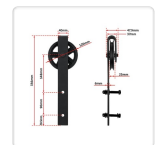

### Kit Includes:

- One (1) track with mounting screws
- Two (2) hangers
- Five (5) spacers
- Two (2) door stops with cushions
- Two (2) Anti-jump blocks
- One (1) bottom fin guide
- One (1) spanner

### Specifications:

- Suitable for wood door single and double style
- Length: 2000mm
- Door Thickness: 35-45mm
- Max Door Open: 1000 mm
- Material: Carbon Steel
- Finish: Black powder coating
- Max Door Weight: 265 lbs
- Product Weight: 17 lbs

### Attributes:

- Size: 2m Big Spoke Wheel