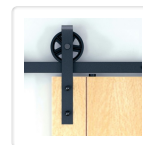

This tasteful interior door hardware will remain stylish for years to come and is available in black. The door hardware is as strong and durable as it is beautiful. It is constructed from high quality steel and will withstand the test of time.

Your package comes with all the hardware necessary for hanging the door. Assembly is quick and easy and you'll soon be standing back and admiring this great addition to your home.

Features:

- Modern sliding wood door use for living room, bedroom, cabinet, hotel
- Accommodates doors up to 265 pounds
- Constructed from carbon steel for long product life
- Includes all mounting hardware and detailed instructions for a quick and easy installation
- Tested to meet ANSI/BHMA Grade 1 standards
- Pass the 100,000 cycles running time and 200 hours salt spray test

Kit Includes:

- One (1) track with mounting screws
- Two (2) hangers
- Five (5) spacers
- Two (2) door stops with cushions
- Two (2) Anti-jump blocks
- One (1) bottom fin guide
- One (1) spanner

Specifications:

- Suitable for wood door single and double style
- Length: 2000mm
- Door Thickness: 35-45mm
- Max Door Open: 1000 mm
- Material: Carbon Steel
- Finish: Black powder coating
- Max Door Weight: 265 lbs
- Product Weight: 17 lbs

Note: Door NOT included

Attributes: