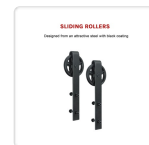

This tasteful interior door hardware will remain stylish for years to come and is available in black. The door hardware is as strong and durable as it is beautiful. It is constructed from high quality steel and will withstand the test of time.

Your package comes with all the hardware necessary for hanging the door. Assembly is quick and easy and you'll soon be standing back and admiring this great addition to your home.

Features:

- Modern sliding wood door use for living room, bedroom, cabinet, hotel
- Accommodates doors up to 265 pounds
- Constructed from carbon steel for long product life
- Includes all mounting hardware and detailed instructions for a quick and easy installation
- Tested to meet ANSI/BHMA Grade 1 standards
- Pass the 100,000 cycles running time and 200 hours salt spray test

Kit Includes:

- One (1) track with mounting screws
- Two (2) hangers
- Five (5) spacers
- Two (2) door stops with cushions
- Two (2) Anti-jump blocks
- One (1) bottom fin guide
- One (1) spanner

Specifications:

- Suitable for wood door single and double style
- Length: 2000mm
- Door Thickness: 35-45mm
- Max Door Open: 1000 mm
- Material: Carbon Steel
- Finish: Black powder coating
- Max Door Weight: 265 lbs
- Product Weight: 17 lbs

Note: Door NOT included

Attributes: