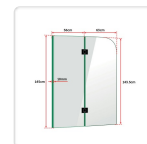

The double-bath swing panel construction provides a crystal clear view of your bathroom. The first door can be hung at 180 degrees and the second panel at 225 degrees guaranteeing versatility.

This gleaming shower door measures a generous 1200 x 1450mm and features 10mm Australian standard tempered glass. The rounded-top panel is not only attractive, it is safe to use for all members of the family. The sturdy hardware on this shower door includes two 2 hinges and 3 clamps - features that ensure safety and dependability. The elegant patch hinges add to the panel's aesthetic appeal.

Features:

- Della Francesca Brand
- Elegant design
- 10mm Australian standard tempered glass
- Equipped with black hardware
- Clear water seal strip on both door panel bottoms
- Glass shelf included (silicone installation required)

Specifications:

- Model: HIS-BP-1200-ABH
- Panel: 1435 X 630mm, Panel: 1450 X 560mm
- 10mm tempered glass

Attributes:

- Size: 120 x 145cm
- Colour: BLACK