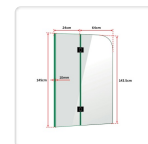

The double-bath swing panel construction provides a crystal clear view of your bathroom. The first door can be hung at 180 degrees and the second panel at 225 degrees guaranteeing versatility.

This gleaming shower door measures a generous 900 x 1450mm and features 10mm Australian standard tempered glass. The rounded-top panel is not only attractive, it is safe to use for all members of the family. The sturdy hardware on this shower door includes two 2 hinges and 3 clamps - features that ensure safety and dependability. The elegant patch hinges add to the panel's aesthetic appeal.

Specifications:

- Model: HIS-BP-900-ABH

- Panel: 1435 X 630mm, Panel: 1450 X 260mm
- 10mm tempered glass

Attributes:

- Size: 90 x 145cm
- Colour: Hardware: BLACK