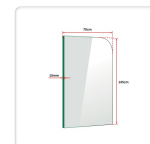

This gleaming shower door measures a generous 700 x 1450mm and features 10mm Australian standard tempered glass. The rounded-top panel is not only attractive, it is safe to use for all members of the family. The sturdy hardware on this shower door ensures safety and dependability. The elegant patch hardware add to the panel's aesthetic appeal.

Order the Della Francesca Frameless Bath Screen Panels to transform your bathroom into a room to be admired and envied.

Features:

- Della Francesca Brand
- Elegant design
- 10mm Australian standard tempered glass
- Equipped with All Black Hardware
- Clear water seal strip on both door panel bottoms
- Glass shelf included (silicone installation required)

Specifications:

- Model: HIS-BP-700-ABH
- Panel: 700 x 1450mm
- 10mm tempered glass

Attributes:

- Size: 70 x 145cm
- Colour: BLACK