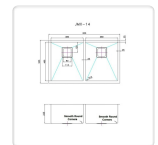

This double sink is made from 1.5mm-thick Type 304 stainless steel with a satin finish for a brilliant look that will last and last. It measures 835 x 505 x 225mm (L x W x D) with 90mm drain openings. Two Square strainer wastes are included. Sinks are equally sized at 380 x 455mm. Installation is Undermount / Topmount-style.

*Double sink measuring 835 x 505 x 225mm (from strainer hole) (L x W x D)

* Can be installed as either Undermount or Topmount installation (our photos show this item installed in both scenarios)

* Heavy Duty 304 stainless steel construction

* 2 x Stainless Steel Grid Included (as shown in photos)

*Drain opening diameter: 90mm

*Dimensions of each bowl: 380 x 455 x 225mm (L x W x D)

* This model is Round cornered

Attributes:

- Size: 835x505mm
- Colour: Stainless Steel 304