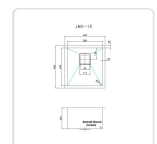

Brilliant, beautiful, and made to last — you've got it all with this Stainless Steel Sink. And don't forget our everyday low price! Order today.

Features of this Stainless Steel Sink — 430 x 455mm:

\*Single sink measuring 430 x 455 x 225mm (from strainer hole) (L x W x D)

\* Stainless Steel Grid Included (as shown in photos)

\* Drain opening diameter: 90mm

\* Dimensions of bowl: 380 x 405 x 255mm (L x W x D)

\* This model is Round cornered

Attributes:

- Size: 430x455mm
- Colour: Stainless Steel 304