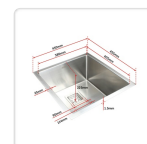

Brilliant, beautiful, and made to last — you've got it all with this Stainless Steel Sink. And don't forget our everyday low price! Order today.

Features of this Stainless Steel Sink — 430 x 455mm:

\*Single sink measuring 430 x 455 x 225mm (from strainer hole) (L x W x D)

\* Thickness: 1.5mm

\* Square Strainer waste included

\* Clips and cut out template included

\* 6 x Sound padding to reduce noise

\* Undercoating to maintain temperature and prevent damaging water condensation

\* Stainless Steel Grid Included (as shown in photos)

\* Drain opening diameter: 90mm

\* Dimensions of bowl: 380 x 405 x 255mm (L x W x D)

\* This model is Round cornered

Attributes:

- Size: 430x455mm
- Colour: Stainless Steel 304