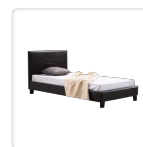

Single PU Leather Bed Frame Brown

RRP: \$579.95

Palermo Single Bed with PU Leather — Brown

Give your bedroom a splash of color and complete your decor with our Palermo Single Bed Frame with PU Leather in brown. Designed for a standard Australian sized single mattress (mattress not included), this complete bed frame and headboard is a great addition to any bedroom.

This bed from the expert craftspeople at Palermo measures 100 cm wide by 190 cm long, with a headboard that measures 88 cm tall (10cm leg & 78cm headboard) from top to bottom. It fits a single mattress measuring 92 x 187 cm. The frame and headboard feature a durable PU Leather covering that's easy to clean and that will look great for many years to come. The headboard is padded for comfort while sitting up and reading or watching TV. An attractive stitched-together look and clean, simple lines make this bed frame a perfect complement to the modern bedroom. And the brown colour adds visual appeal without being ostentatious.

Features of the Palermo Single Bed Frame with PU Leather — Brown:

- *Bed frame and headboard for single mattress
- *Sturdy all-wood frame, headboard, and slats
- *Colour: Brown
- *Durable PU Leather covering with stitched design
- *Can accommodate Australian Single mattress of: 92 x 187 cm
- *Mattress and linens are NOT included
- *Assembly required; instructions included

Specifications:

Dimensions of frame: 190 x 100 cm

Height of headboard: 88 cm tall (10cm leg & 78cm headboard)

Height of bed frame: 18 cm

Width of footboard: 6 cm

Width of headboard: 6.5 cm

Width of bed frame: 3 cm