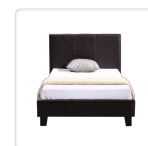

Single PU Leather Bed Frame Brown

RRP: \$579.95

Palermo Single Bed with PU Leather — Brown

Give your bedroom a splash of color and complete your decor with our Palermo Single Bed Frame with PU Leather in brown. Designed for a standard Australian sized single mattress (mattress not included), this complete bed frame and headboard is a great addition to any bedroom.

This bed from the expert craftspeople at Palermo measures 100 cm wide by 190 cm long, with a headboard that measures 88 cm tall (10cm leg & 78cm headboard) from top to bottom. It fits a single mattress measuring 92 x 187 cm. The frame and headboard feature a durable PU Leather covering that's easy to clean and that will look great for many years to come. The headboard is padded for comfort while sitting up and reading or watching TV. An attractive stitched-together look and clean, simple lines make this bed frame a perfect complement to the modern bedroom. And the brown colour adds visual appeal without being ostentatious.

Features of the Palermo Single Bed Frame with PU Leather — Brown:

- *Bed frame and headboard for single mattress
- *Sturdy all-wood frame, headboard, and slats
- *Colour: Brown
- *Durable PU Leather covering with stitched design
- *Can accommodate Australian Single mattress of: 92 x 187 cm
- *Mattress and linens are NOT included
- *Assembly required; instructions included

Specifications:

Dimensions of frame: 190 x 100 cm

Height of headboard: 88 cm tall (10cm leg & 78cm headboard)

Height of bed frame: 18 cm

Width of footboard: 6 cm

Width of headboard: 6.5 cm

Width of bed frame: 3 cm