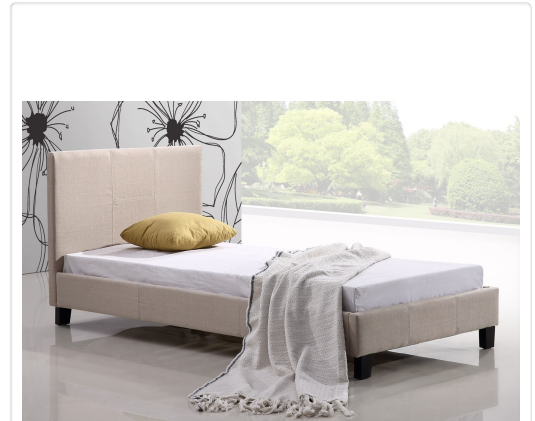

Single Linen Fabric Bed Frame Beige

RRP: \$554.95

Palermo Single Bed with Linen Fabric — Beige

Give your bedroom a splash of color and complete your decor with our Palermo Single Bed Frame with Linen Fabric in beige. Designed for a standard Australian sized single mattress (mattress not included), this complete bed frame and headboard is a great addition to any bedroom.

This bed from the expert craftspeople at Palermo measures 100 cm wide by 190 cm long, with a headboard that measures 88 cm tall (10cm leg & 78cm headboard) from top to bottom. It fits a single mattress measuring 92 x 187 cm. The frame and headboard feature a durable Linen Fabric covering that's easy to clean and that will look great for many years to come. The headboard is padded for comfort while sitting up and reading or watching TV. An attractive stitched-together look and clean, simple lines make this bed frame a perfect complement to the modern bedroom. And the beige colour adds visual appeal without being ostentatious.

Features of the Palermo Single Bed Frame with Linen Fabric — Beige:

- *Bed frame and headboard for single mattress
- *Sturdy all-wood frame, headboard, and slats
- *Colour: Beige
- *Durable Linen Fabric covering with stitched design
- *Can accommodate Australian Single mattress of: 92 x 187 cm
- *Mattress and linens are NOT included
- *Assembly required; instructions included

Specifications:

Dimensions of frame: 190 x 100 cm

Height of headboard: 88 cm tall (10cm leg & 78cm headboard)

Height of bed frame: 18 cm

Width of footboard: 6 cm

Width of headboard: 6.5 cm

Width of bed frame: 3 cm