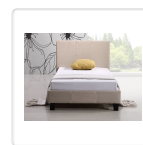

Single Linen Fabric Bed Frame Beige

RRP: \$554.95

Palermo Single Bed with Linen Fabric — Beige

Give your bedroom a splash of color and complete your decor with our Palermo Single Bed Frame with Linen Fabric in beige. Designed for a standard Australian sized single mattress (mattress not included), this complete bed frame and headboard is a great addition to any bedroom.

This bed from the expert craftspeople at Palermo measures 100 cm wide by 190 cm long, with a headboard that measures 88 cm tall (10cm leg & 78cm headboard) from top to bottom. It fits a single mattress measuring 92 x 187 cm. The frame and headboard feature a durable Linen Fabric covering that's easy to clean and that will look great for many years to come. The headboard is padded for comfort while sitting up and reading or watching TV. An attractive stitched-together look and clean, simple lines make this bed frame a perfect complement to the modern bedroom. And the beige colour adds visual appeal without being ostentatious.

Features of the Palermo Single Bed Frame with Linen Fabric — Beige:

- *Bed frame and headboard for single mattress
- *Sturdy all-wood frame, headboard, and slats
- *Colour: Beige
- *Durable Linen Fabric covering with stitched design
- *Can accommodate Australian Single mattress of: 92 x 187 cm
- *Mattress and linens are NOT included
- *Assembly required; instructions included

Specifications:

Dimensions of frame: 190 x 100 cm

Height of headboard: 88 cm tall (10cm leg & 78cm headboard)

Height of bed frame: 18 cm

Width of footboard: 6 cm

Width of headboard: 6.5 cm

Width of bed frame: 3 cm