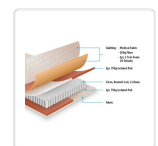

PALERMO Single Bed Mattress

RRP: \$324.95

PALERMO bedding brings you this fantastic spring mattress with soft quilting, movement absorption, support, weight distribution - all for your overall sleep comfort. Give yourself, your family or your guests a great sleep experience tonight!

Composed of multiple support layers with a solid spring core, this mattress is truly a fantastic buy.

Say goodbye to uncomfortable fold-out beds and futons with this highly affordable way to get a proper sized and comfort mattress into your own bedroom, guest room or children's bedrooms. Ask yourself the question; why pay way more at over-the-top physical retailers? This unit is a fraction of the cost of the alternate over-priced mattresses out there in the physical retail marketplace. Ask yourself again, why pay more?

Fusing technology, comfort, and value, this mattress is the mattress of your dreams. Treat yourself to a great night's sleep!

Mattress Features:

- Spring mattress with soft quilting, movement absorption, support, weight distribution all for your overall sleep comfort.
- say goodbye to uncomfortable fold-out beds and futons with this highly affordable way to get a proper sized and comfort mattress into your own bedroom, guest room or children's bedrooms.
- Replace your old, dingy mattresses with a brand new high quality spring mattress that is convenient, supportive and economical.
- Australian SINGLE Size Mattress Dimensions: 92 x 187 cm (approximately)
- Mattress Height: 15 cm (approximately)

Attributes:

- Size: Single
- Colour: White