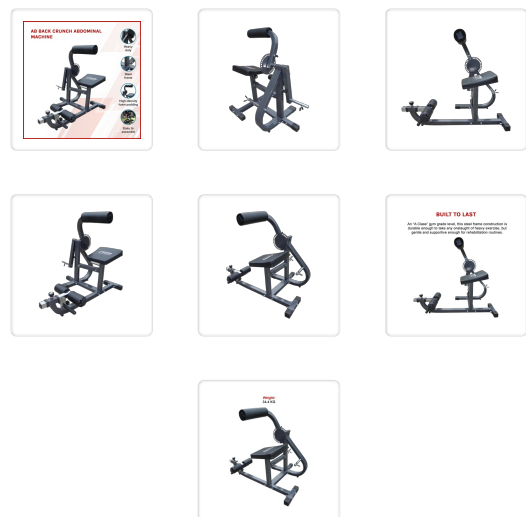

Features:

- Allows for the best abdominal and high, mid and lower back exercises to build a rock solid physique!
- Quality padding provides comfort and safety
- Heavy duty steel construction
- Rotary range of motion adjustments allows start positions to fit every body type.
- Adjustable seat height and foot bracing for comfortable body alignment throughout your workout.
- Easy adjustment provided by pull pin allows easy adjustment for a full range of exercises from abdominal to back
- Full-body workout provided by the strongest and most versatile ab and back machines on the market.
- Quick and easy adjustments.
- Non-Slip feet affords a safe and stable workout.
- Built to last - high quality heavy-gauge steel design that supports even the most rigorous of workouts.
- High density foam padding - strong and durable; high density gym quality foam padding adds comfort and safety
- Commercial grade upholstery has a rip-stop feature
- Environmentally friendly powder coating
- Sewn seats enhance comfort and allows for long-lasting use.
- Assembly required.

Specifications:

- Weight Rating: 275kg