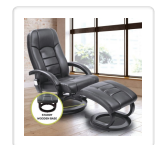

Eight separate vibration motors — 4 on the seat back, 2 on the seat itself, and 2 on the footrest — work together to massage your entire body, unleashing tension and giving attention to tired muscles. And the best part is just how customisable your experience is, courtesy of a convenient remote control. Independently control motors, or "set it and forget it" with an auto feature. Set the intensity of the massage to high, medium, or low. There's even a timer to set 15-minute or 30-minute sessions. It's all up to you.

The deluxe massage recliner is made with comfortable PU Leather that's easy to clean. Classic black will go with any decór. The wooden base of both the recliner and the footrest are equally attractive and modern in a curved cappuccino-coloured wood.

Treat yourself to the full-body massage you deserve, anytime you like. Order your very own Deluxe Massage Recliner with Footrest today.

Features of the Deluxe Massage Recliner with Footrest:

- *Seat width: 53 cm
- *Seat height: 44 cm
- *Seat depth: 52 cm
- *Armrest height: 54 cm
- *Footrest dimensions: 51 x 43 x 46 cm (W x H x D)
- *Material: PU Leather
- *Base of recliner and footrest: wood in cappuccino colour
- *Assembled size: 66 x 98.5 / 88.5 x 80 / 107.5 cm (W x H x D)
- *Assembly required; instructions included

Massage Features

- *8 independent vibrating motors (4 on seat back, 2 on seat, 2 on footrest)
- *Remote control included