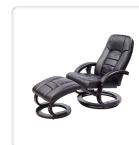

Eight separate vibration motors — 4 on the seat back, 2 on the seat itself, and 2 on the footrest — work together to massage your entire body, unleashing tension and giving attention to tired muscles. And the best part is just how customisable your experience is, courtesy of a convenient remote control. Independently control motors, or "set it and forget it" with an auto feature. Set the intensity of the massage to high, medium, or low. There's even a timer to set 15-minute or 30-minute sessions. It's all up to you.

The deluxe massage recliner is made with comfortable PU Leather that's easy to clean. Classic black will go with any decór. The wooden base of both the recliner and the footrest are equally attractive and modern in a curved cappuccino-coloured wood.

Treat yourself to the full-body massage you deserve, anytime you like. Order your very own Deluxe Massage Recliner with Footrest today.

Features of the Deluxe Massage Recliner with Footrest:

- *Seat width: 53 cm
- *Seat height: 44 cm
- *Seat depth: 52 cm
- *Armrest height: 54 cm
- *Footrest dimensions: 51 x 43 x 46 cm (W x H x D)
- *Material: PU Leather
- *Base of recliner and footrest: wood in cappuccino colour
- *Assembled size: 66 x 98.5 / 88.5 x 80 / 107.5 cm (W x H x D)
- *Assembly required; instructions included

Massage Features

- *8 independent vibrating motors (4 on seat back, 2 on seat, 2 on footrest)
- *Remote control included