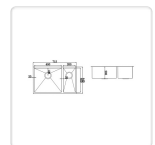

*Single sink measuring 715 x 440 x 205mm (from strainer hole) (L x W x D)

* Can be installed as either Undermount or Topmount installation (our photos show this item installed in both scenarios)

* Heavy Duty 304 stainless steel construction

*Drain opening diameter: 90mm

*Dimensions of large bowl: 450 x 400 x 205mm (L x W x D)

*Dimensions of small bowl: 200 x 400 x 205mm (L x W x D)

* This model is Round cornered

Attributes:

- Size: 715x440mm
- Colour: Stainless Steel 304
- Material: 1.2mm